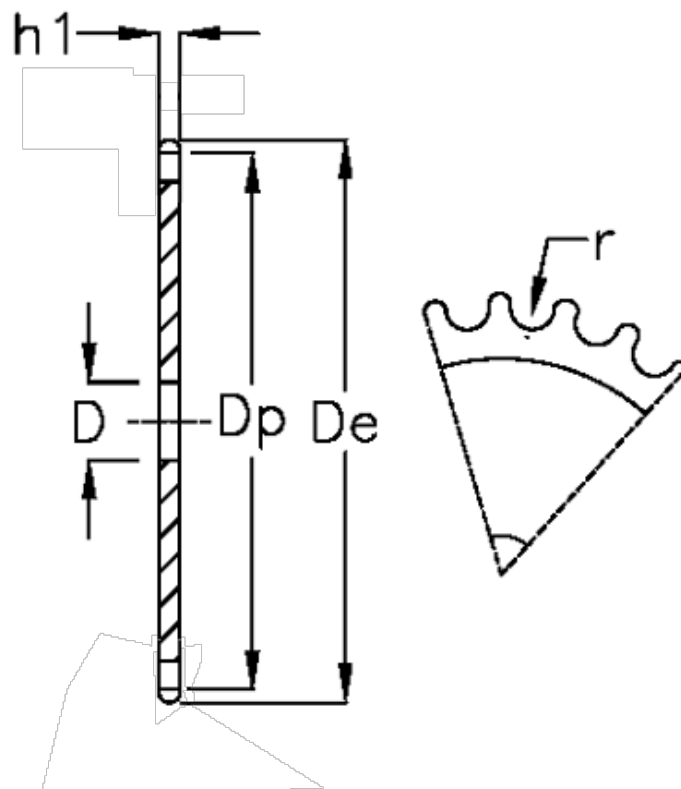

Article number: 616021003062

Description: Plate wheel 06 B-1 Z=62 simplex

Measures

C	= 1
D	= 20
De	= 192.1
Dp	= 188.06
For chain size	= 3/8 x 7/32
For chain type	= 06 B-1
h1	= 5.3
Number of teeth	= 62

r = 6.35